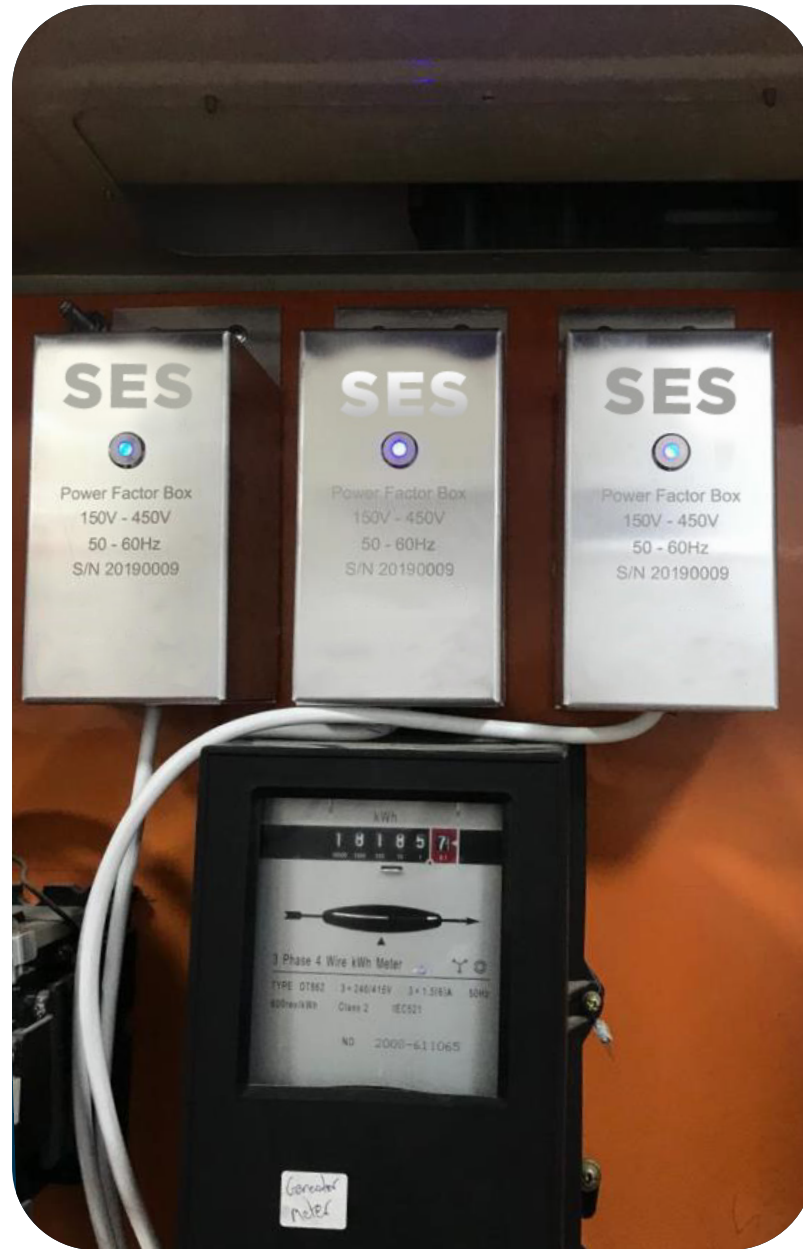

OUR PRODUCT

AES A1 SERIES: